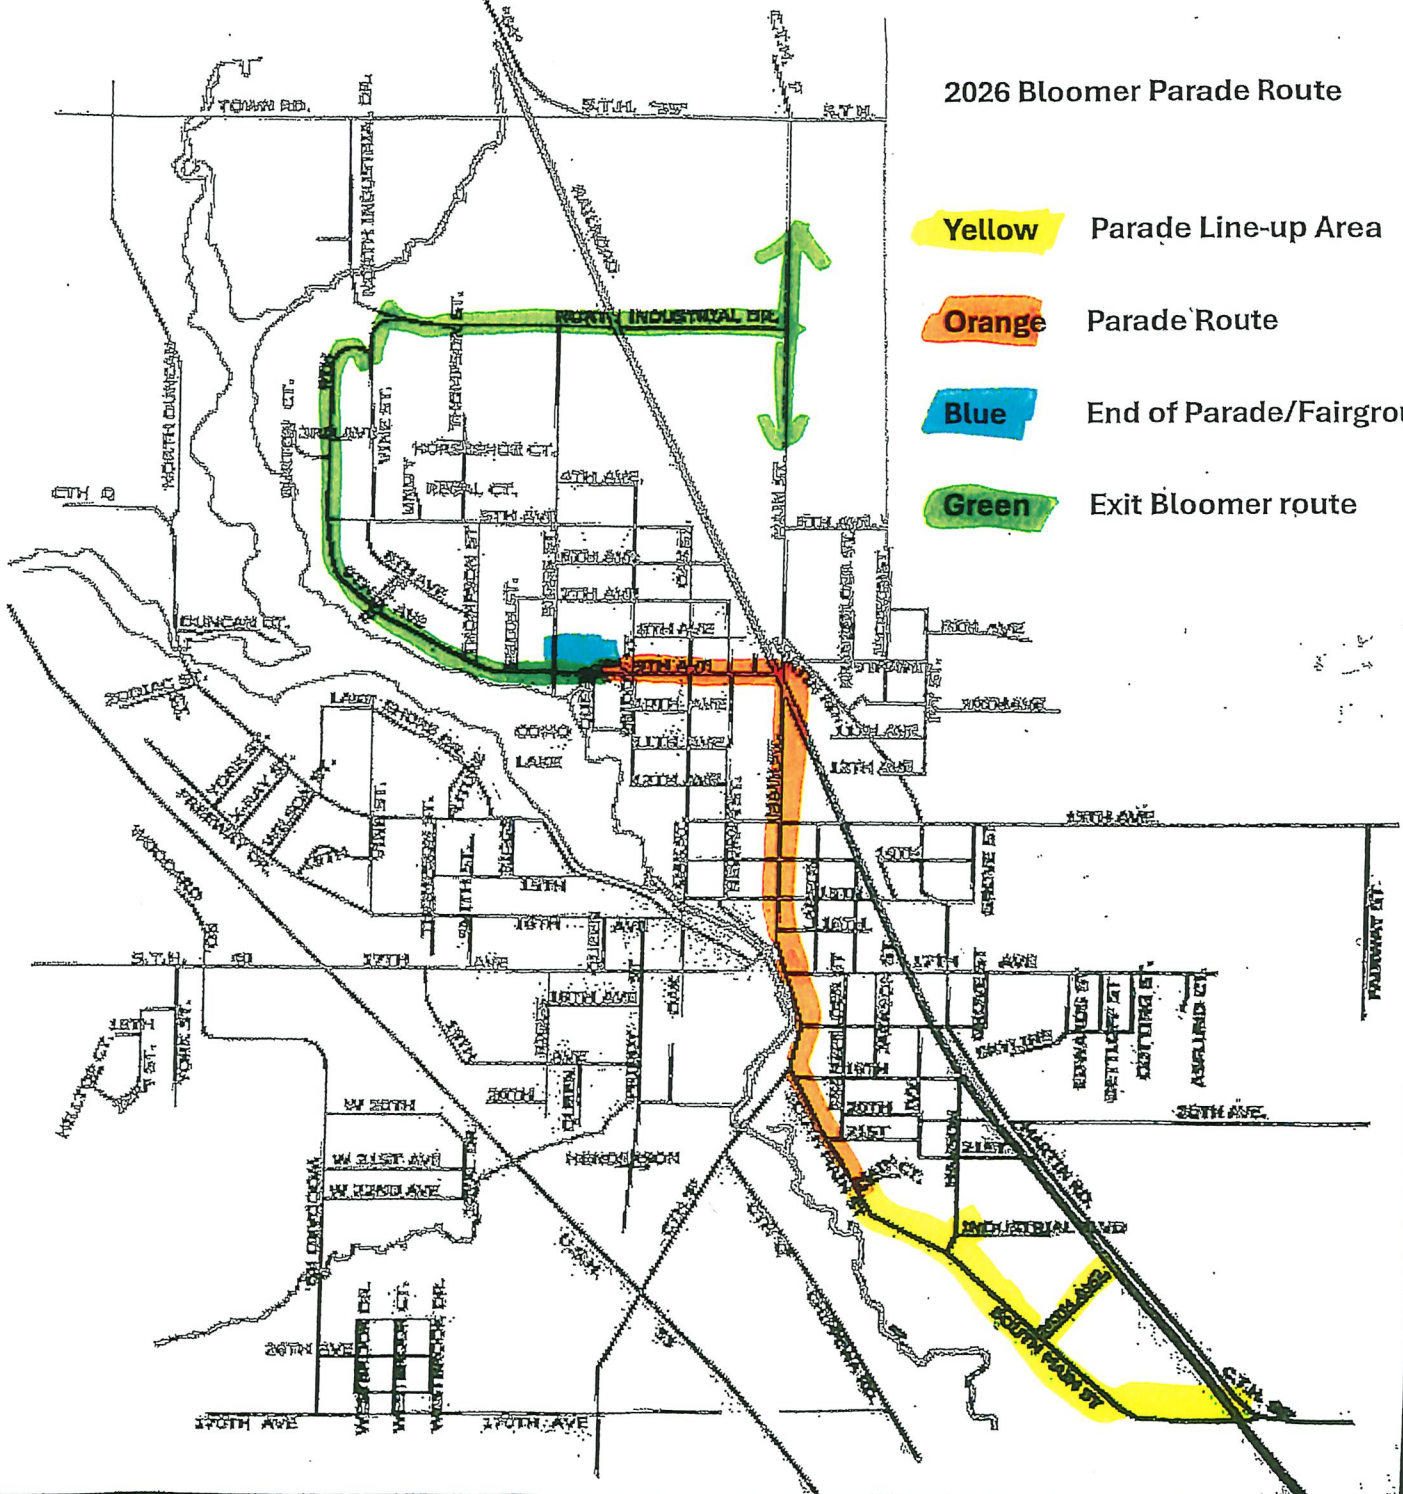

Official City Map Bloomer Wisconsin

2026 Bloomer Parade Route

- Yellow Parade Line-up Area
- Orange Parade Route
- Blue End of Parade/Fairgrounds
- Green Exit Bloomer route