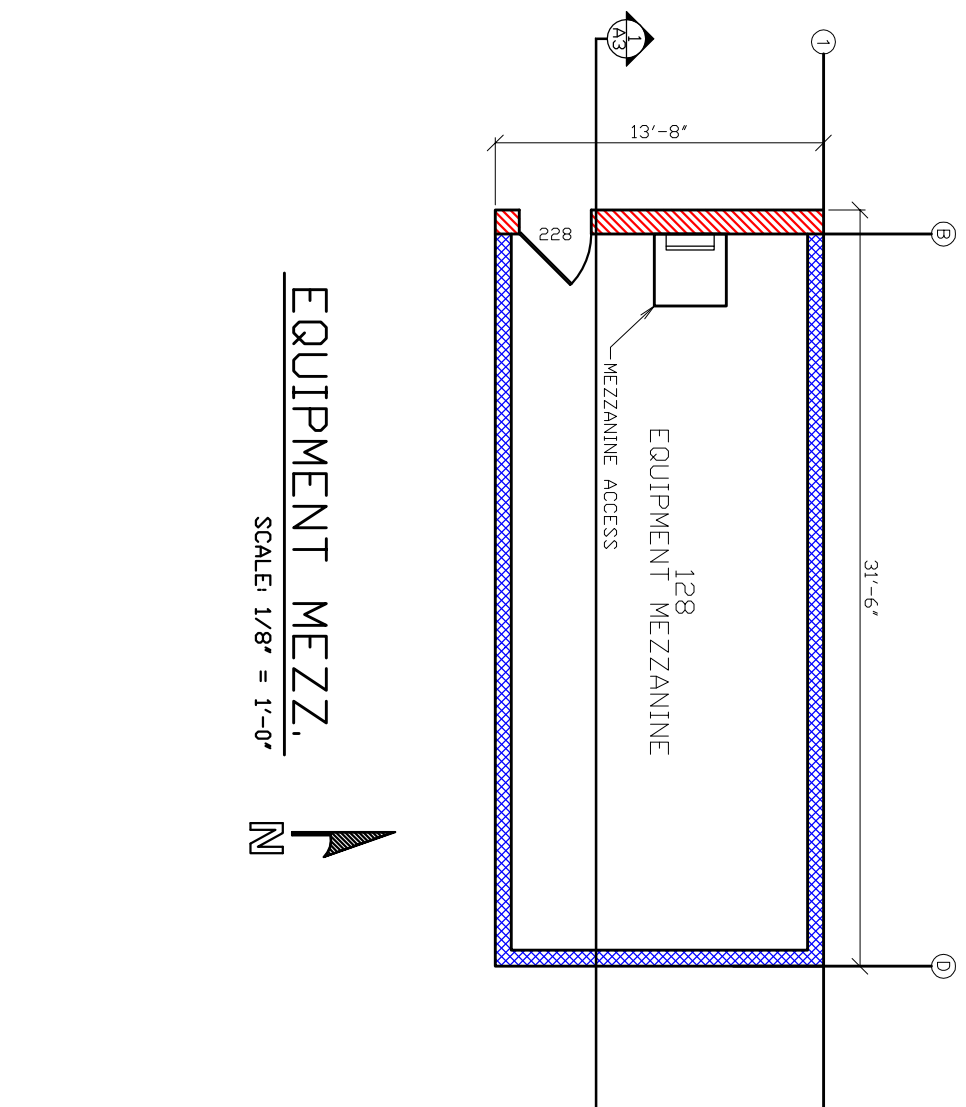

EQUIPMENT MEZZANINE
SCALE 1/8" = 1'-0"